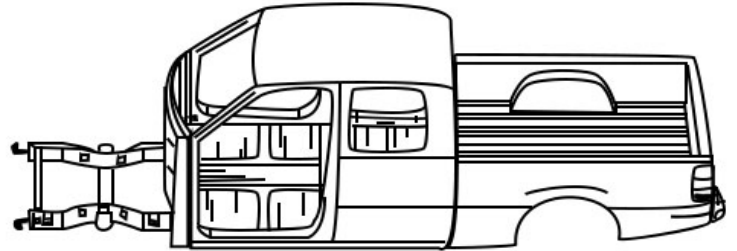

Please use the space below to note any cut details / instructions: