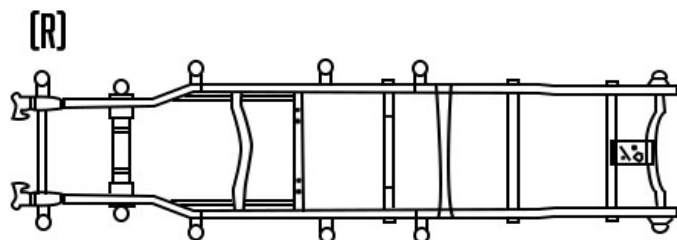

Bay Auto Parts Inc.
1750 Velp Ave Green
Bay, WI 54303
BayAuto.com

Sharp Auto Parts LLC
2910 Quant Ave N
Stillwater, MN 55082
SharpAutoParts.com

Cut Sheet: Extended Cab

Body cuts including front end assemblies, quarter panels, roofs, center posts, rockers, rear clips, and box sides must have a cut sheet completed and signed by the customer before cutting begins. Body cuts are non-returnable and non-refundable. COD customers must pay in advance before cutting begins. Extra charges will apply for cuts that extend beyond the industry standard cut sections.

TOP SIDE

(L) DRIVER SIDE

(L) UNDER SIDE

Please Sign here
approving this cut.