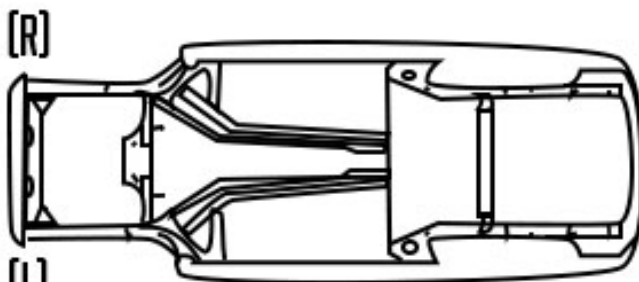

Bay Auto Parts Inc.
1750 Velp Ave Green
Bay, WI 54303
BayAuto.com

Sharp Auto Parts LLC
2910 Quant Ave N
Stillwater, MN 55082
SharpAutoParts.com

Cut Sheet: 4 Door Unibody

Body cuts including front end assemblies, quarter panels, roofs, center posts, rockers, rear clips, and box sides must have a cut sheet completed and signed by the customer before cutting begins. Body cuts are non-returnable and non-refundable. COD customers must pay in advance before cutting begins. Extra charges will apply for cuts that extend beyond the industry standard cut sections.

(L) DRIVER SIDE

UNDER SIDE

Please use the space below to note any cut details / instructions:

Please Sign here
approving this cut.