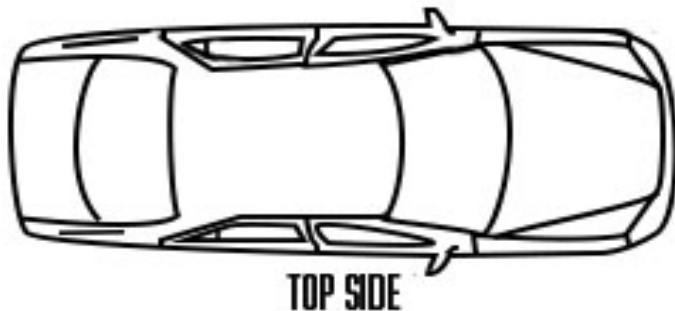

Please Sign here
approving this cut.