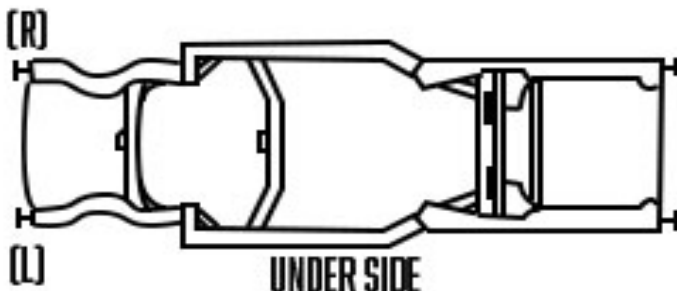

Please Sign here
approving this cut.