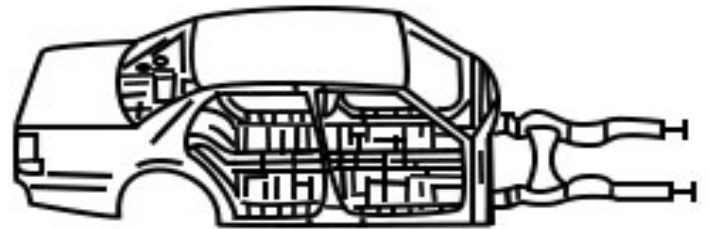

Please use the space below to note any cut details / instructions: