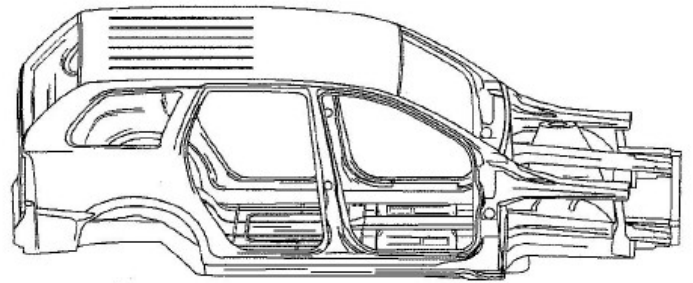

1750 Velp Ave
 Green Bay, WI 54303
 920-494-8100
 800-229-2886
 Fax: 920-405-7017
 www.BayAuto.com

Shop Name:	Yard Name: Bay Auto Parts
Contact Name:	Salesperson Name:
Contact Email:	Salesperson Email:
Shop's PO#	Order#:
Yr/Model:	Salesperson Direct #:
Phone:	Fax Back#:
Body cuts including front end assemblies, quarter panels, roofs, center posts, rockers, rear clips, and box sides must have a cut sheet completed and signed by the customer before cutting begins. Body cuts are non-returnable and non-refundable. COD customers must pay in advance before cutting begins. Extra charges will apply for cuts that extend beyond the industry standard cut sections.	

Cut Sheet: SUV

PASSANGER SIDE

Please use the area below for a detail of cut instructions:

TOP VIEW

DRIVER SIDE

Notes:

D

TOP VIEW