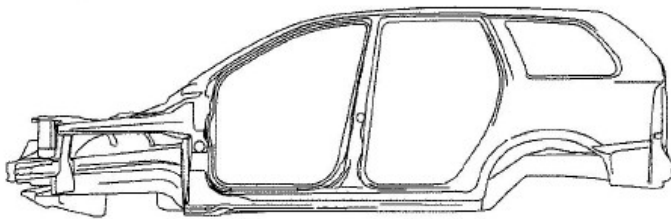

1750 Velp Ave
 Green Bay, WI 54303
 920-494-8100
 800-229-2886
 Fax: 920-405-7017
 www.BayAuto.com

Shop Name:	Yard Name: Bay Auto Parts
Contact Name:	Salesperson Name:
Contact Email:	Salesperson Email:
Shop's PO#	Order#:
Yr/Model:	Salesperson Direct #:
Phone:	Fax Back#:
Body cuts including front end assemblies, quarter panels, roofs, center posts, rockers, rear clips, and box sides must have a cut sheet completed and signed by the customer before cutting begins. Body cuts are non-returnable and non-refundable. COD customers must pay in advance before cutting begins. Extra charges will apply for cuts that extend beyond the industry standard cut sections.	

Cut Sheet: SUV

PASSANGER SIDE

Please use the area below for a detail of cut instructions:

TOP VIEW

DRIVER SIDE

Notes:

D

TOP VIEW