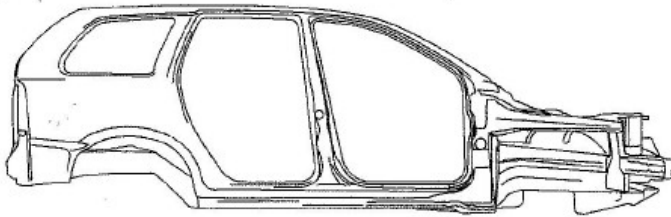

1750 Velp Ave
 Green Bay, WI 54303
 920-494-8100
 800-229-2886
 Fax: 920-405-7017
 www.BayAuto.com

Shop Name:	Yard Name: Bay Auto Parts
Contact Name:	Salesperson Name:
Contact Email:	Salesperson Email:
Shop's PO#	Order#:
Yr/Model:	Salesperson Direct #:
Phone:	Fax Back#:
Body cuts including front end assemblies, quarter panels, roofs, center posts, rockers, rear clips, and box sides must have a cut sheet completed and signed by the customer before cutting begins. Body cuts are non-returnable and non-refundable. COD customers must pay in advance before cutting begins. Extra charges will apply for cuts that extend beyond the industry standard cut sections.	

Cut Sheet: SUV

PASSANGER SIDE

Please use the area below for a detail of cut instructions:

TOP VIEW

DRIVER SIDE

Notes:

D

TOP VIEW