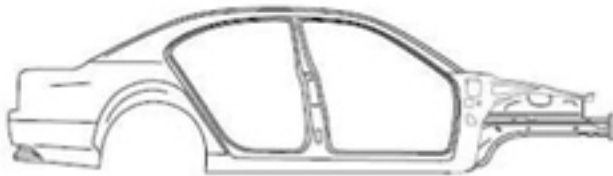

1750 Velp Ave
 Green Bay, WI 54303
 920-494-8100
 800-229-2886
 Fax: 920-405-7017
 www.BayAuto.com

Shop Name:	Yard Name: Bay Auto Parts
Contact Name:	Salesperson Name:
Contact Email:	Salesperson Email:
Shop's PO#	Order#:
Yr/Model:	Salesperson Direct #:
Phone:	Fax Back#:
<p>Body cuts including front end assemblies, quarter panels, roofs, center posts, rockers, rear clips, and box sides must have a cut sheet completed and signed by the customer before cutting begins. Body cuts are non-returnable and non-refundable. COD customers must pay in advance before cutting begins. Extra charges will apply for cuts that extend beyond the industry standard cut sections.</p>	

Cut Sheet: 4 Door Unibody

PASSENGER SIDE

TOP VIEW

DRIVER SIDE

UNDERBODY VIEW

Please use the area below for a detail of cut instructions:

Notes:
