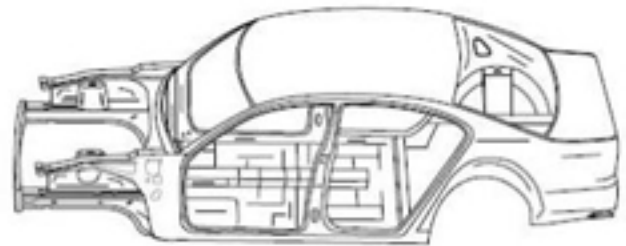

1750 Velp Ave
 Green Bay, WI 54303
 920-494-8100
 800-229-2886
 Fax: 920-405-7017
 www.BayAuto.com

Shop Name:	Yard Name: Bay Auto Parts
Contact Name:	Salesperson Name:
Contact Email:	Salesperson Email:
Shop's PO#	Order#:
Yr/Model:	Salesperson Direct #:
Phone:	Fax Back#:
<p>Body cuts including front end assemblies, quarter panels, roofs, center posts, rockers, rear clips, and box sides must have a cut sheet completed and signed by the customer before cutting begins. Body cuts are non-returnable and non-refundable. COD customers must pay in advance before cutting begins. Extra charges will apply for cuts that extend beyond the industry standard cut sections.</p>	

Cut Sheet: 4 Door Unibody

PASSENGER SIDE

TOP VIEW

DRIVER SIDE

UNDERBODY VIEW

Please use the area below for a detail of cut instructions:

Notes:
