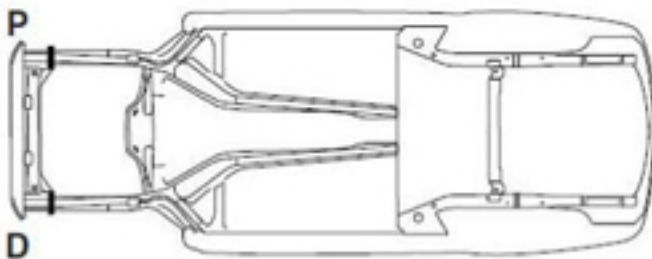

Cut Sheet: 4 Door Unibody

PASSENGER SIDE

TOP VIEW

DRIVER SIDE

UNDERBODY VIEW

Please use the area below for a detail of cut instructions:

Notes:
