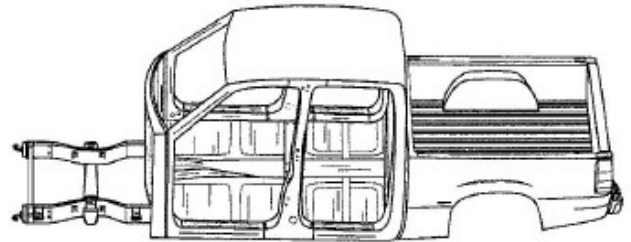

1750 Velp Ave  
 Green Bay, WI 54303  
 920-494-8100  
 800-229-2886  
 Fax: 920-405-7017  
 www.BayAuto.com

Shop Name:	Yard Name: Bay Auto Parts
Contact Name:	Salesperson Name:
Contact Email:	Salesperson Email:
Shop's PO#	Order#:
Yr/Model:	Salesperson Direct #:
Phone:	Fax Back#:
Body cuts including front end assemblies, quarter panels, roofs, center posts, rockers, rear clips, and box sides must have a cut sheet completed and signed by the customer before cutting begins. Body cuts are non-returnable and non-refundable. COD customers must pay in advance before cutting begins. Extra charges will apply for cuts that extend beyond the industry standard cut sections.	

# Cut Sheet: Quad Cab Truck

PASSANGER SIDE

TOP VIEW

DRIVER SIDE

TOP VIEW

Please use the area below for a detail of cut instructions:

Notes:

---