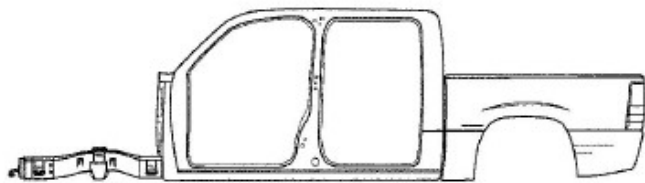

1750 Velp Ave  
 Green Bay, WI 54303  
 920-494-8100  
 800-229-2886  
 Fax: 920-405-7017  
 www.BayAuto.com

Shop Name:	Yard Name: Bay Auto Parts
Contact Name:	Salesperson Name:
Contact Email:	Salesperson Email:
Shop's PO#	Order#:
Yr/Model:	Salesperson Direct #:
Phone:	Fax Back#:
Body cuts including front end assemblies, quarter panels, roofs, center posts, rockers, rear clips, and box sides must have a cut sheet completed and signed by the customer before cutting begins. Body cuts are non-returnable and non-refundable. COD customers must pay in advance before cutting begins. Extra charges will apply for cuts that extend beyond the industry standard cut sections.	

# Cut Sheet: Quad Cab Truck

PASSANGER SIDE

TOP VIEW

DRIVER SIDE

TOP VIEW

Please use the area below for a detail of cut instructions:

Notes:

---