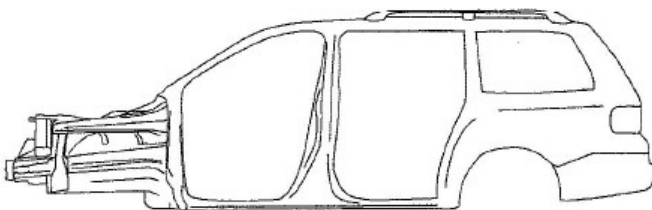

1750 Velp Ave
 Green Bay, WI 54303
 920-494-8100
 800-229-2886
 Fax: 920-405-7017
 www.BayAuto.com

Shop Name:	Yard Name: Bay Auto Parts
Contact Name:	Salesperson Name:
Contact Email:	Salesperson Email:
Shop's PO#	Order#:
Yr/Model:	Salesperson Direct #:
Phone:	Fax Back#:
Body cuts including front end assemblies, quarter panels, roofs, center posts, rockers, rear clips, and box sides must have a cut sheet completed and signed by the customer before cutting begins. Body cuts are non-returnable and non-refundable. COD customers must pay in advance before cutting begins. Extra charges will apply for cuts that extend beyond the industry standard cut sections.	

Cut Sheet: Mini Van

PASSANGER SIDE

TOP VIEW

DRIVER SIDE

TOP VIEW

Please use the area below for a detail of cut instructions:

Notes:
