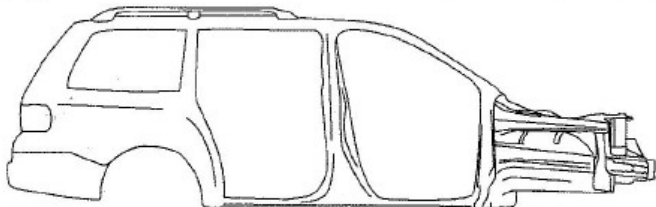

1750 Velp Ave
 Green Bay, WI 54303
 920-494-8100
 800-229-2886
 Fax: 920-405-7017
 www.BayAuto.com

Shop Name:	Yard Name: Bay Auto Parts
Contact Name:	Salesperson Name:
Contact Email:	Salesperson Email:
Shop's PO#	Order#:
Yr/Model:	Salesperson Direct #:
Phone:	Fax Back#:
Body cuts including front end assemblies, quarter panels, roofs, center posts, rockers, rear clips, and box sides must have a cut sheet completed and signed by the customer before cutting begins. Body cuts are non-returnable and non-refundable. COD customers must pay in advance before cutting begins. Extra charges will apply for cuts that extend beyond the industry standard cut sections.	

Cut Sheet: Mini Van

PASSANGER SIDE

TOP VIEW

DRIVER SIDE

TOP VIEW

Please use the area below for a detail of cut instructions:

Notes:
