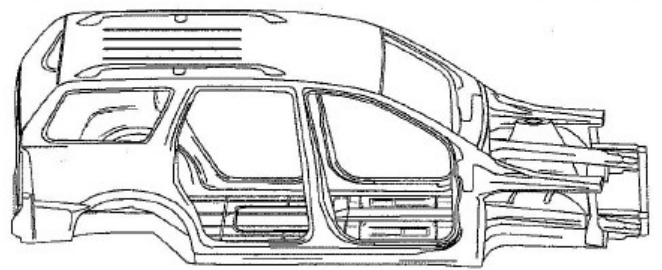

1750 Velp Ave
 Green Bay, WI 54303
 920-494-8100
 800-229-2886
 Fax: 920-405-7017
 www.BayAuto.com

Shop Name:	Yard Name: Bay Auto Parts
Contact Name:	Salesperson Name:
Contact Email:	Salesperson Email:
Shop's PO#	Order#:
Yr/Model:	Salesperson Direct #:
Phone:	Fax Back#:
Body cuts including front end assemblies, quarter panels, roofs, center posts, rockers, rear clips, and box sides must have a cut sheet completed and signed by the customer before cutting begins. Body cuts are non-returnable and non-refundable. COD customers must pay in advance before cutting begins. Extra charges will apply for cuts that extend beyond the industry standard cut sections.	

Cut Sheet: Mini Van

PASSANGER SIDE

TOP VIEW

DRIVER SIDE

TOP VIEW

Please use the area below for a detail of cut instructions:

Notes:
