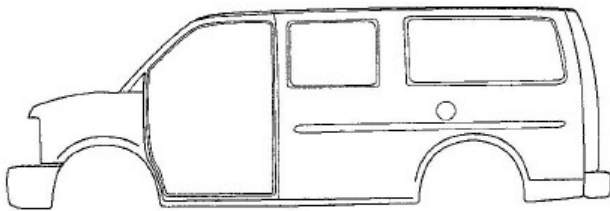

1750 Velp Ave
 Green Bay, WI 54303
 920-494-8100
 800-229-2886
 Fax: 920-405-7017
 www.BayAuto.com

Shop Name:	Yard Name: Bay Auto Parts
Contact Name:	Salesperson Name:
Contact Email:	Salesperson Email:
Shop's PO#	Order#:
Yr/Model:	Salesperson Direct #:
Phone:	Fax Back#:
Body cuts including front end assemblies, quarter panels, roofs, center posts, rockers, rear clips, and box sides must have a cut sheet completed and signed by the customer before cutting begins. Body cuts are non-returnable and non-refundable. COD customers must pay in advance before cutting begins. Extra charges will apply for cuts that extend beyond the industry standard cut sections.	

Cut Sheet: Full Size Van

PASSANGER SIDE

TOP VIEW

DRIVER SIDE

D
TOP VIEW

Please use the area below for a detail of cut instructions:

Notes:
