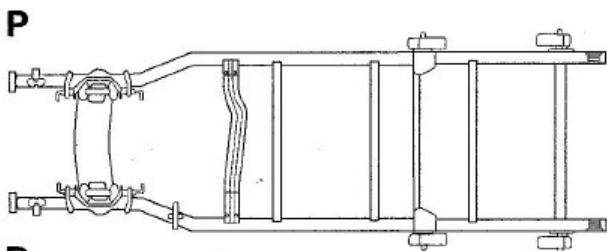

Cut Sheet: Full Size Van

PASSANGER SIDE

TOP VIEW

DRIVER SIDE

D
TOP VIEW

Please use the area below for a detail of cut instructions:

Notes:
