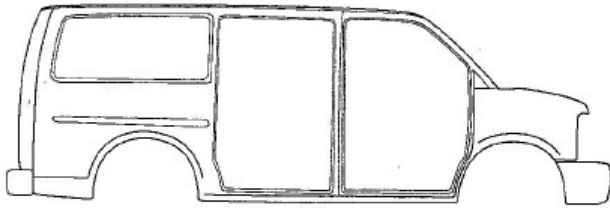

1750 Velp Ave
 Green Bay, WI 54303
 920-494-8100
 800-229-2886
 Fax: 920-405-7017
 www.BayAuto.com

Shop Name:	Yard Name: Bay Auto Parts
Contact Name:	Salesperson Name:
Contact Email:	Salesperson Email:
Shop's PO#	Order#:
Yr/Model:	Salesperson Direct #:
Phone:	Fax Back#:
Body cuts including front end assemblies, quarter panels, roofs, center posts, rockers, rear clips, and box sides must have a cut sheet completed and signed by the customer before cutting begins. Body cuts are non-returnable and non-refundable. COD customers must pay in advance before cutting begins. Extra charges will apply for cuts that extend beyond the industry standard cut sections.	

Cut Sheet: Full Size Van

PASSANGER SIDE

TOP VIEW

DRIVER SIDE

D
TOP VIEW

Please use the area below for a detail of cut instructions:

Notes:
