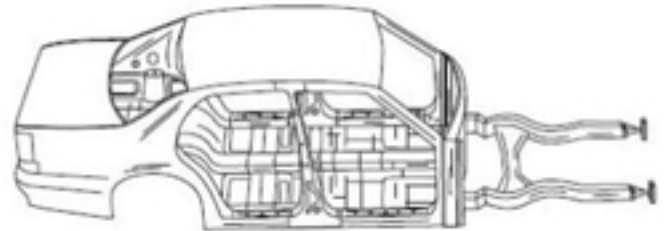

1750 Velp Ave
Green Bay, WI 54303
920-494-8100
800-229-2886
Fax: 920-405-7017
www.BayAuto.com

Shop Name:	Yard Name: Bay Auto Parts
Contact Name:	Salesperson Name:
Contact Email:	Salesperson Email:
Shop's PO#	Order#:
Yr/Model:	Salesperson Direct #:
Phone:	Fax Back#:
Body cuts including front end assemblies, quarter panels, roofs, center posts, rockers, rear clips, and box sides must have a cut sheet completed and signed by the customer before cutting begins. Body cuts are non-returnable and non-refundable. COD customers must pay in advance before cutting begins. Extra charges will apply for cuts that extend beyond the industry standard cut sections.	

Cut Sheet: 4 Door Full-Frame