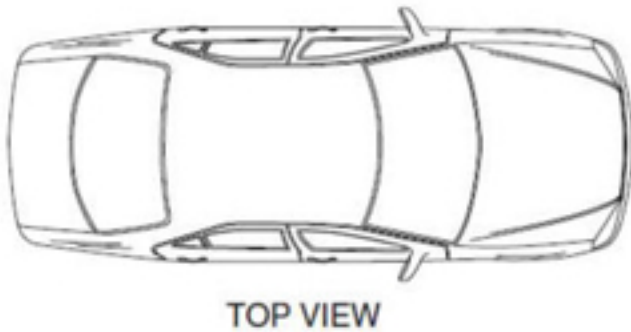

1750 Velp Ave
Green Bay, WI 54303
920-494-8100
800-229-2886
Fax: 920-405-7017
www.BayAuto.com

Shop Name:	Yard Name: Bay Auto Parts
Contact Name:	Salesperson Name:
Contact Email:	Salesperson Email:
Shop's PO#	Order#:
Yr/Model:	Salesperson Direct #:
Phone:	Fax Back#:
Body cuts including front end assemblies, quarter panels, roofs, center posts, rockers, rear clips, and box sides must have a cut sheet completed and signed by the customer before cutting begins. Body cuts are non-returnable and non-refundable. COD customers must pay in advance before cutting begins. Extra charges will apply for cuts that extend beyond the industry standard cut sections.	

Cut Sheet: 4 Door Full-Frame