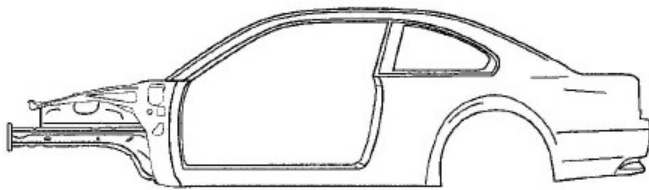

1750 Velp Ave  
 Green Bay, WI 54303  
 920-494-8100  
 800-229-2886  
 Fax: 920-405-7017  
 www.BayAuto.com

Shop Name:	Yard Name: Bay Auto Parts
Contact Name:	Salesperson Name:
Contact Email:	Salesperson Email:
Shop's PO#	Order#:
Yr/Model:	Salesperson Direct #:
Phone:	Fax Back#:
<p>Body cuts including front end assemblies, quarter panels, roofs, center posts, rockers, rear clips, and box sides must have a cut sheet completed and signed by the customer before cutting begins. Body cuts are non-returnable and non-refundable. COD customers must pay in advance before cutting begins. Extra charges will apply for cuts that extend beyond the industry standard cut sections.</p>	

# Cut Sheet: 2 Door Unibody

PASSANGER SIDE

TOP VIEW

DRIVER SIDE

TOP VIEW

Please use the area below for a detail of cut instructions:

Notes:

---