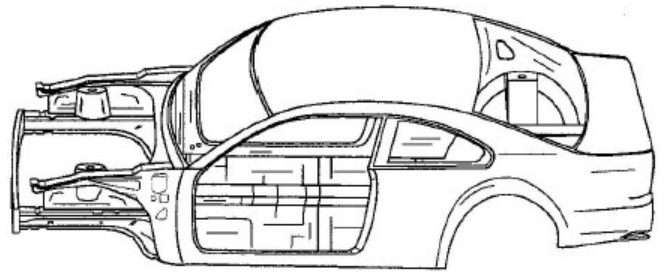

1750 Velp Ave  
 Green Bay, WI 54303  
 920-494-8100  
 800-229-2886  
 Fax: 920-405-7017  
 www.BayAuto.com

Shop Name:	Yard Name: Bay Auto Parts
Contact Name:	Salesperson Name:
Contact Email:	Salesperson Email:
Shop's PO#	Order#:
Yr/Model:	Salesperson Direct #:
Phone:	Fax Back#:
<p>Body cuts including front end assemblies, quarter panels, roofs, center posts, rockers, rear clips, and box sides must have a cut sheet completed and signed by the customer before cutting begins. Body cuts are non-returnable and non-refundable. COD customers must pay in advance before cutting begins. Extra charges will apply for cuts that extend beyond the industry standard cut sections.</p>	

# Cut Sheet: 2 Door Unibody

PASSANGER SIDE

TOP VIEW

DRIVER SIDE

TOP VIEW

Please use the area below for a detail of cut instructions:

Notes:

---