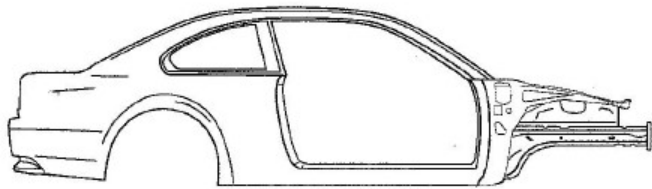

1750 Velp Ave  
 Green Bay, WI 54303  
 920-494-8100  
 800-229-2886  
 Fax: 920-405-7017  
 www.BayAuto.com

Shop Name:	Yard Name: Bay Auto Parts
Contact Name:	Salesperson Name:
Contact Email:	Salesperson Email:
Shop's PO#	Order#:
Yr/Model:	Salesperson Direct #:
Phone:	Fax Back#:
<p>Body cuts including front end assemblies, quarter panels, roofs, center posts, rockers, rear clips, and box sides must have a cut sheet completed and signed by the customer before cutting begins. Body cuts are non-returnable and non-refundable. COD customers must pay in advance before cutting begins. Extra charges will apply for cuts that extend beyond the industry standard cut sections.</p>	

# Cut Sheet: 2 Door Unibody

PASSANGER SIDE

TOP VIEW

DRIVER SIDE

TOP VIEW

Please use the area below for a detail of cut instructions:

Notes:

---